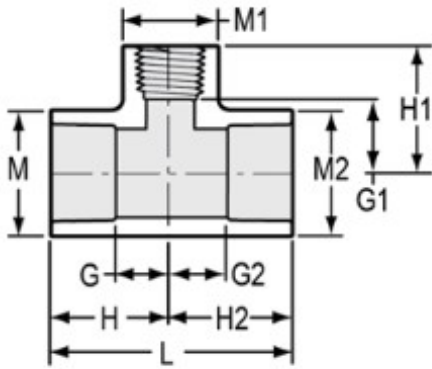

**Part No:** 402-582

**Schedule 40 White**

**Tee**

**Desc:** 8X4 PVC RED TEE SOCXFPT SCH40

**Part Code:** 040

**Weight(lbs):** 11.215

**Weight(kg):** 5.087

**Weight(gm):** 5087

**Size:** 8"X8"X4"

**Color:** WHITE

**Material:** PVC

**Connection** Socket x Socket x Fipt

**Type** Reduction

**G** = 3-5/8

**G1** = 6-3/4

**G2** = 3-5/8

**H** = 7-21/32

**H1** = 8-7/32

**H2** = 7-21/32

**L** = 15-5/16

**M** = 9-5/16

**M1** = 7-11/32

**M2** = 9-5/16