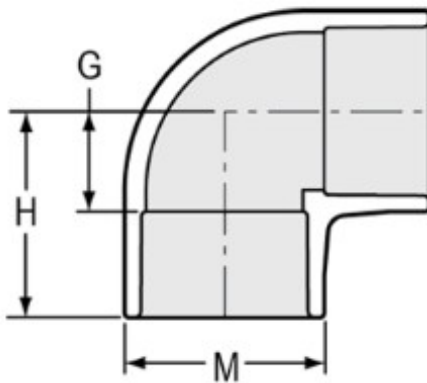

Part No: 406-050

Schedule 40 White

Elbow

Desc: 5 PVC 90 ELL SOC SCH40

Part Code: 040

Weight(lbs): 3.25

Weight(kg): 1.474

Weight(gm): 1474

Size: 5"

Color: WHITE

Material: PVC

Connection Socket x Socket

Angle 90°

Type Standard

G = 3- 1/16

H = 6-1/16

M = 6- 5/32