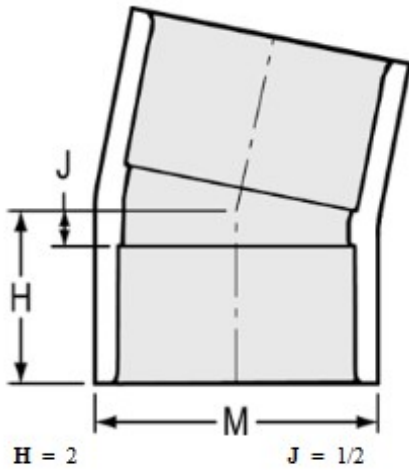

**Part No:** 411-012F

**Fabricated Fittings**

**Elbow**

**Desc:** 1-1/4 PVC 11-1/4 ELL SOC SCH40

**Part Code:** 047

**Weight(lbs):** 0.187

**Weight(kg):** 0.085

**Weight(gm):** 85

**Size:** 1-1/4"

**Color:** WHITE

**Material:** PVC

**Schedule** SCH 40

**Angle** 11-1/4 Degree

**Connection** Socket X Socket

**Type** Standard

M = 1-15/16