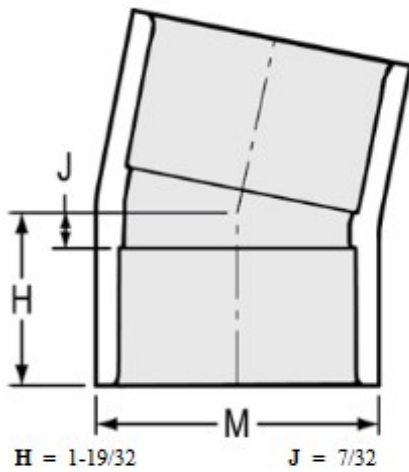

Part No: 411-015

Schedule 40 White

Elbow

Desc: 1-1/2 PVC 11-1/4 ELL SOC SCH40

Part Code: 040

Weight(lbs): 0.243

Weight(kg): 0.11

Weight(gm): 110

Size: 1-1/2"

Color: WHITE

Material: PVC

Connection Socket x Socket

Angle 11-1/4°

Type Standard

H = 1-19/32

J = 7/32

M = 2-3/8