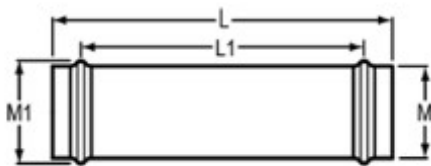

Part No: 428-020F

Compression & Repair Fitting Repair Couplings

Desc: 2 PVC REPAIR COUP GASKET SCH40

Part Code: 047

Weight(lbs): 0.717

Weight(kg): 0.325

Weight(gm): 325

Size: 2"

Color: WHITE

Material: PVC

Connection Gasket x Gasket

Type Fabricated Repair Couplings

Gasket SBR

L = 9-1/8

L1 = 6

M = 2-11/16