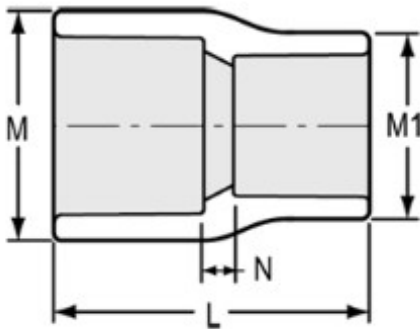

**Part No:** 429-416

**Schedule** 40 White

**Coupling**

**Desc:** 4X3/4 PVC RED COUPLING SOC SCH40 BUSHED

**Part Code:** 040

**Weight(lbs):** 1.032

**Weight(kg):** 0.468

**Weight(gm):** 468

**Size:** 4"X3/4"

**Color:** WHITE

**Material:** PVC

**Connection** Socket x Socket

**Type** Reduction

**L** = 5-1/4

**M** = 5- 1/32

**M1** = 2-3/4

**N** = 2-1/4