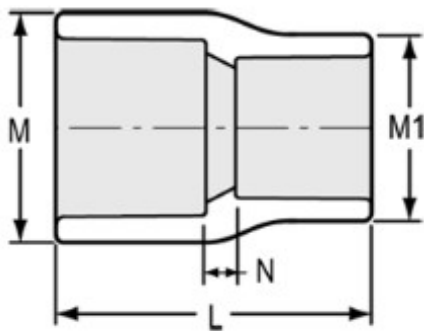

Part No: 429-417

Schedule 40 White

Coupling

Desc: 4X1 PVC REDUCING COUPLING SOC SCH40

Part Code: 040

Weight(lbs): 1.041

Weight(kg): 0.472

Weight(gm): 472

Size: 4"X1"

Color: WHITE

Material: PVC

Connection Socket x Socket

Type Reduction

L = 5-1/4

M = 5-1/32

M1 = 2-25/32