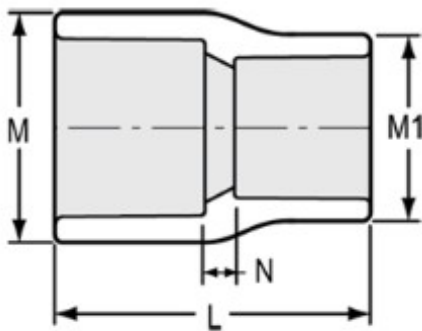

Part No: 429-534F

Fabricated Fittings

Coupling

Desc: 6X4-1/2 PVC RED COUPLING SOC SCH40

Part Code: 047

Weight(lbs): 2.041

Weight(kg): 0.926

Weight(gm): 926

Size: 6"X4-1/2"

Color: WHITE

Material: PVC

Schedule SCH 40

Connection Socket X Socket

Type Reduction

L = 8-11/16

M = 7-1/8

M1 = 5-7/16

N = 2-15/16