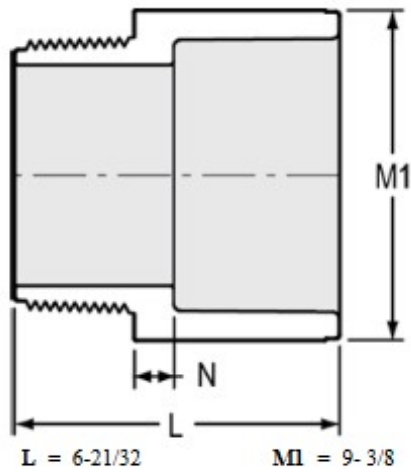

Part No: 436-080

Schedule 40 White

Adapter

Desc: 8 PVC MALE ADAPTER MPTXSOC SCH40

Part Code: 040

Weight(lbs): 4.043

Weight(kg): 1.834

Weight(gm): 1834

Size: 8"

Color: WHITE

Material: PVC

Connection Mipt x Socket

Type Standard

$N = \frac{13}{32}$