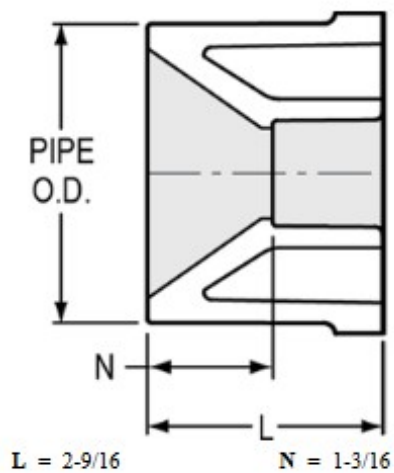

Part No: 437-419

Schedule 40 White

Bushing

Desc: 4X1-1/2 PVC RED BUSH SPGXSOC SCH40

Part Code: 040

Weight(lbs): 1.021

Weight(kg): 0.463

Weight(gm): 463

Size: 4 X 1-1/2

Color: WHITE

Material: PVC

Connection Spigot x Socket
Type Reduction