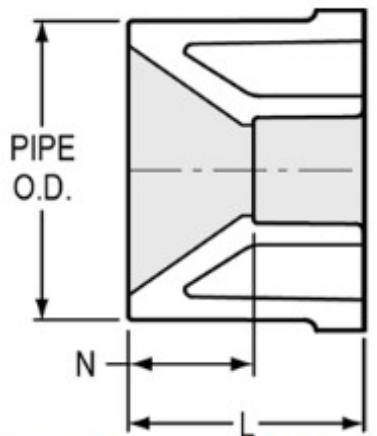

Part No: 437-528

Schedule 40 White

Bushing

Desc: 6X2 PVC RED BUSH SPIGOTXSOC SCH40

Part Code: 040

Weight(lbs): 2.172

Weight(kg): 0.985

Weight(gm): 985

Size: 6"X2"

Color: WHITE

Material: PVC

Connection Spigot x Socket

Type Reduction

$L = 3 - 17/32$

$N = 2 - 5/32$