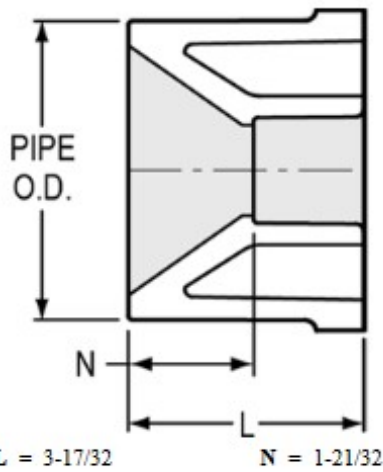

Part No: 437-530

Schedule 40 White

Bushing

Desc: 6X3 PVC RED BUSH SPIGOTXSOC SCH40

Part Code: 040

Weight(lbs): 2.269

Weight(kg): 1.029

Weight(gm): 1029

Size: 6"X3"

Color: WHITE

Material: PVC

Connection Spigot x Socket

Type Reduction

L = 3-17/32

N = 1-21/32