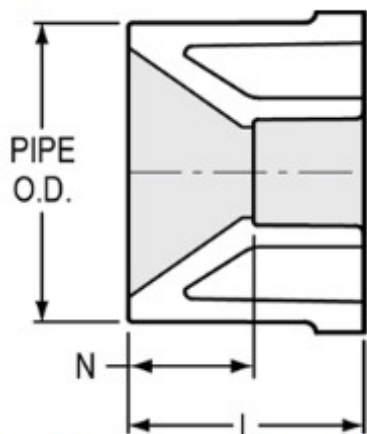

Part No: 437-578

Schedule 40 White

Bushing

Desc: 8X2 PVC RED BUSHING SPIGOTXSOC SCH40

Part Code: 040

Weight(lbs): 5.082

Weight(kg): 2.305

Weight(gm): 2305

Size: 8"X2"

Color: WHITE

Material: PVC

Connection Spigot x Socket

Type Reduction

$L = 4-15/16$

$N = 3-17/32$