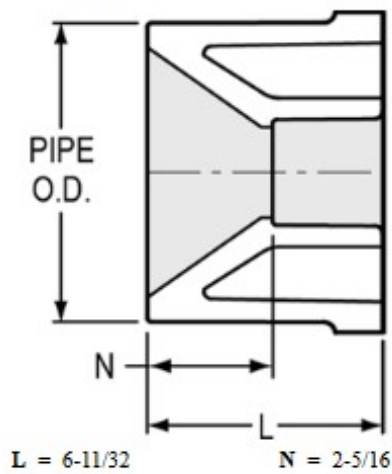

Part No: 437-668

Schedule 40 White

Bushing

Desc: 12X8 PVC RED BUSH SPGXSOC SCH40

Part Code: 041

Weight(lbs): 11.023

Weight(kg): 5

Weight(gm): 5000

Size: 12"X8"

Color: WHITE

Material: PVC

Connection Spigot x Socket

Type Reduction

L = 6-11/32

N = 2-5/16