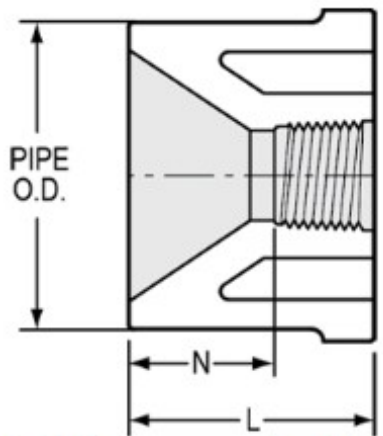

Part No: 438-287

Schedule 40 White

Bushing

Desc: 2-1/2X1/2 PVC RED BUSH SPIGOTXFPT SCH40

Part Code: 040

Weight(lbs): 0.414

Weight(kg): 0.188

Weight(gm): 188

Size: 2-1/2"X1/2"

Color: WHITE

Material: PVC

Connection Spigot x Fipt

Type Reduction

L = 2-3/8

N = 1-21/32