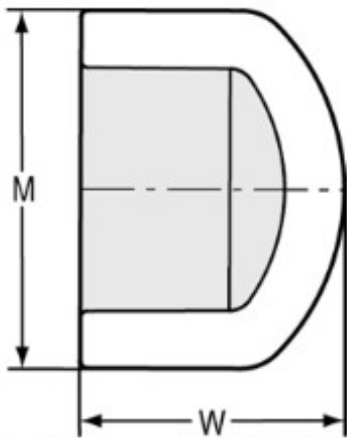

Part No: 447-010

Schedule 40 White

Cap/Plug

Desc: 1 PVC CAP SOC SCH40

Part Code: 040

Weight(lbs): 0.062

Weight(kg): 0.028

Weight(gm): 28

Size: 1"

Color: WHITE

Material: PVC

Connection Socket

$M = 1-19/32$

$W = 1-5/8$