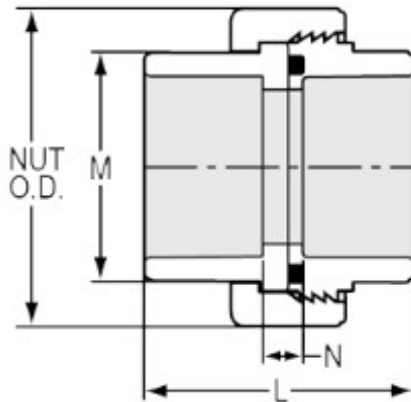

Part No: 457-007

Schedule 40 White

Union

Desc: 3/4 PVC UNION SOCKSOC BUNA SCH40

Part Code: 040

Weight(lbs): 0.119

Weight(kg): 0.054

Weight(gm): 54

Size: 3/4"

Color: WHITE

Material: PVC

Connection Socket x Socket

O-Ring Buna-N

L = 2- 3/16

M = 1- 5/16

N = 11/32