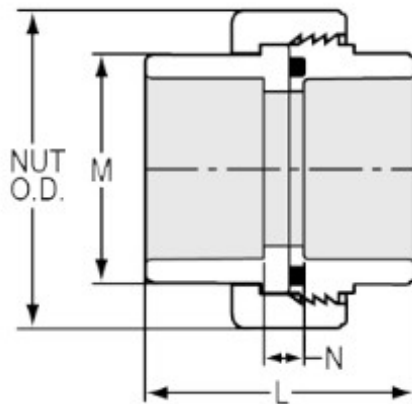

Part No: 457-010

Schedule 40 White

Union

Desc: 1 PVC UNION SOCXSOC BUNA SCH40

Part Code: 040

Weight(lbs): 0.179

Weight(kg): 0.081

Weight(gm): 81

Size: 1"

Color: WHITE

Material: PVC

Connection: Socket x Socket

O-Ring: Buna-N

L = 2- 7/16

M = 1- 5/8

N = 11/32

NUT O.D. = 2- 3/8