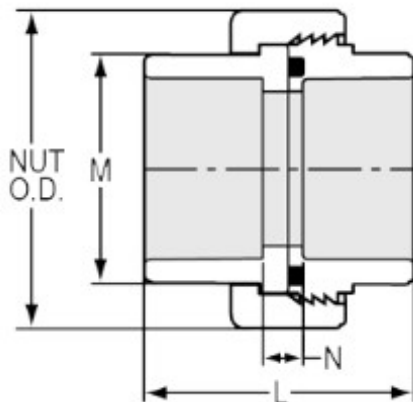

Part No: 457-012

Schedule 40 White

Union

Desc: 1-1/4 PVC UNION SOCXSOC BUNA SCH40

Part Code: 040

Weight(lbs): 0.247

Weight(kg): 0.112

Weight(gm): 112

Size: 1-1/4"

Color: WHITE

Material: PVC

Connection Socket x Socket

O-Ring Buna-N

L = 2-29/32

M = 1-31/32

N = 13/32

NUT O.D. = 2-11/16