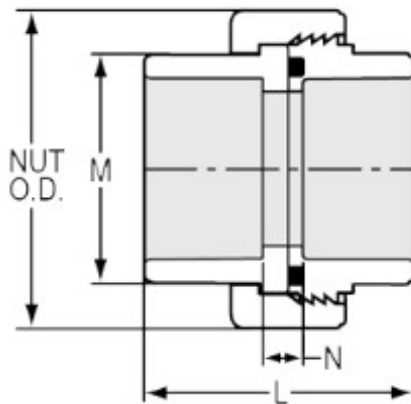

**Part No:** 457-015

**Schedule 40 White**

**Union**

**Desc:** 1-1/2 PVC UNION SOCXSOC BUNA SCH40

**Part Code:** 040

**Weight(lbs):** 0.324

**Weight(kg):** 0.147

**Weight(gm):** 147

**Size:** 1-1/2"

**Color:** WHITE

**Material:** PVC

**Connection** Socket x Socket

**O-Ring** Buna-N

**L** = 3- 1/32

**M** = 2- 1/4

**N** = 13/32

**NUT O.D.** = 3- 3/32