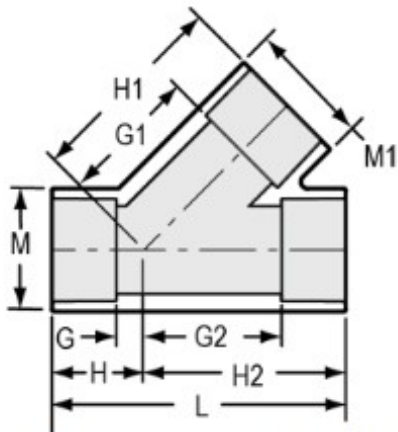

Part No: 475-015

Schedule 40 White

Wye

Desc: 1-1/2 PVC WYE SOC SCH40 235PSI

Part Code: 040

Weight(lbs): 0.467

Weight(kg): 0.212

Weight(gm): 212

Size: 1-1/2"

Color: WHITE

Material: PVC

Connection Socket x Socket x Socket

Type Standard

G = 19/32

G1 = 2-9/16

G2 = 2-9/16

H = 1-29/32

H1 = 3-7/8

H2 = 3-7/8

L = 5-25/32

M = 2-1/4

M1 = 2-1/4