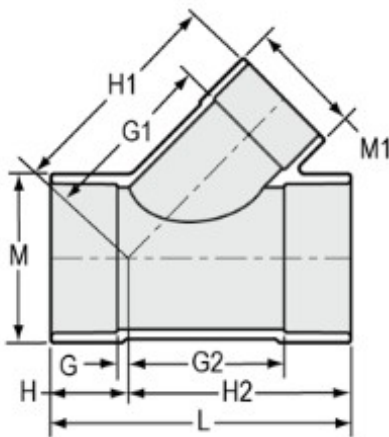

Part No: 475-080

Schedule 40 White

Wye

Desc: 8 PVC WYE SOC SCH40 100PSI

Part Code: 040

Weight(lbs): 25.878

Weight(kg): 11.738

Weight(gm): 11738

Size: 8"

Color: WHITE

Material: PVC

Connection Socket x Socket x Socket

Type Standard

G = 2-1/32

G1 = 11-9/32

G2 = 11-9/32

H = 6-1/32

H1 = 15-9/32

H2 = 15-9/32

L = 21- 5/16

M = 9- 3/4

M1 = 9- 3/4