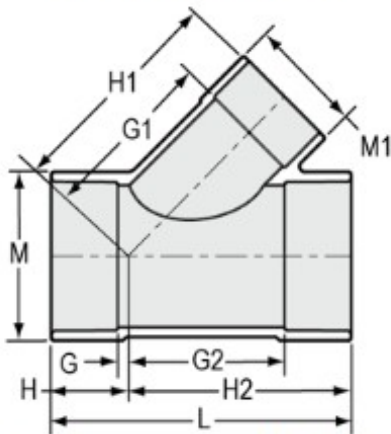

**Part No:** 475-212

**Schedule 40 White**

**Wye**

**Desc:** 1-1/2X1-1/4 PVC RED WYE SOC SCH40 235PSI

**Part Code:** 040

**Weight(lbs):** 0.525

**Weight(kg):** 0.238

**Weight(gm):** 238

**Size:** 1-1/2"X1-1/2"X1-1/4"

**Color:** WHITE

**Material:** PVC

**Connection** Socket x Socket x Socket

**Type** Reduction

**G** = 19/32

**G1** = 2-7/8

**G2** = 2-9/16

**H** = 1-29/32

**H1** = 4-1/8

**H2** = 3-7/8

**L** = 5-25/32

**M** = 2-1/4

**M1** = 2-1/4