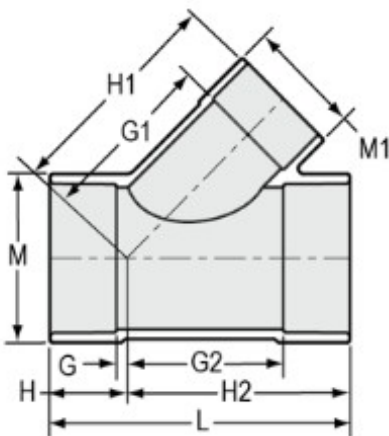

**Part No:** 475-336

**Schedule 40 White**

**Wye**

**Desc:** 3X1-1/4 PVC RED WYE SOC SCH40 150PSI

**Part Code:** 040

**Weight(lbs):** 2.52

**Weight(kg):** 1.143

**Weight(gm):** 1143

**Size:** 3"X3"X1-1/4"

**Color:** WHITE

**Material:** PVC

**Connection** Socket x Socket x Socket

**Type** Reduction

**H2** = 6-15/32

**L** = 9-7/16

**M** = 4

**M1** = 4

**G** = 1-3/32

**G1** = 5-19/32

**G2** = 4-19/32

**H** = 2-31/32

**H1** = 6-27/32