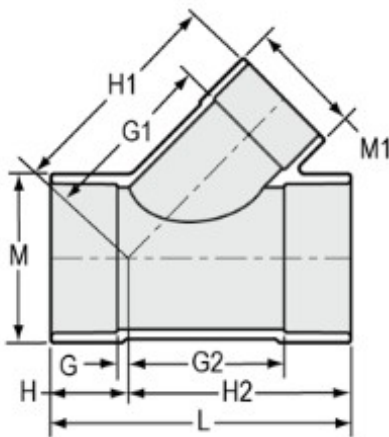

**Part No:** 475-337

**Schedule 40 White**

**Wye**

**Desc:** 3X1-1/2 PVC RED WYE SOC SCH40 150PSI

**Part Code:** 040

**Weight(lbs):** 2.52

**Weight(kg):** 1.143

**Weight(gm):** 1143

**Size:** 3"X3"X1-1/2"

**Color:** WHITE

**Material:** PVC

**Connection** Socket x Socket x Socket

**Type** Reduction

**G** = 1-3/32

**G1** = 5-17/32

**G2** = 4-19/32

**H** = 2-31/32

**H1** = 6-27/32

**H2** = 6-15/32

**L** = 9-7/16

**M** = 4

**M1** = 4