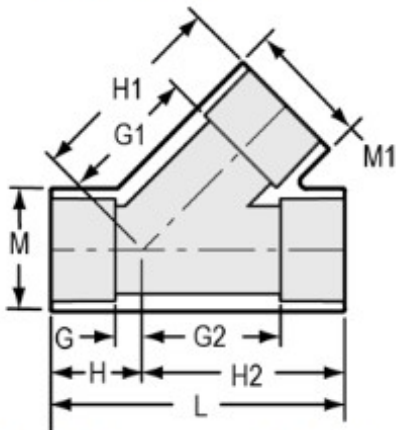

Part No: 475-585F

Fabricated Fittings

Wye

Desc: 8X6 PVC RD WYE SOC SCH40 100PSI G

Part Code: 047

Weight(lbs): 21.054

Weight(kg): 9.55

Weight(gm): 9550

Size: 8"X8"X6"

Color: WHITE

Material: PVC

Connection Socket x Socket x Socket

Type Reduction

G = 3- 1/2

M = 9- 1/4

M1 = 7- 3/16

G1 = 12-13/16

G2 = 12- 1/8

H = 7- 3/4

H1 = 16- 1/16

H2 = 16- 3/8

L = 24- 1/8