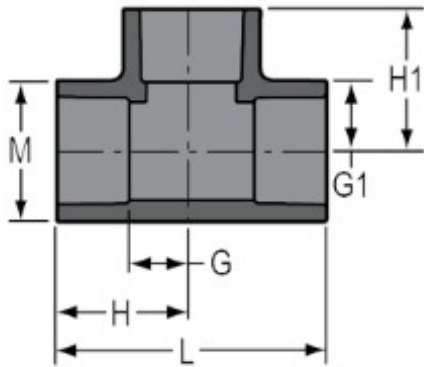

Part No: 801-003

Schedule 80 PVC & CPVC

Tee

Desc: 3/8 PVC TEE SOC SCH80

Part Code: 080

Weight(lbs): 0.062

Weight(kg): 0.028

Weight(gm): 28

Size: 3/8"

Color: GRAY

Material: PVC

Connection Socket x Socket x Socket

Type Standard

G = 15/32

G1 = 15/32

H = 1-1/4

H1 = 1-1/4

L = 2-1/2

M = 31/32