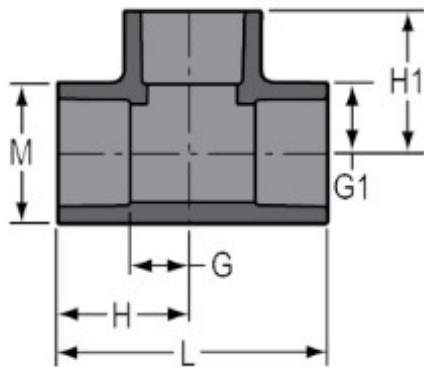

Part No: 801-005

Schedule 80 PVC & CPVC

Tee

Desc: 1/2 PVC TEE SOC SCH80

Part Code: 080

Weight(lbs): 0.106

Weight(kg): 0.048

Weight(gm): 48

Size: 1/2"

Color: GRAY

Material: PVC

Connection Socket x Socket x Socket

Type Standard

G = 19/32

G1 = 19/32

H = 1-15/32

H1 = 1-15/32

L = 2-15/16

M = 1-3/16