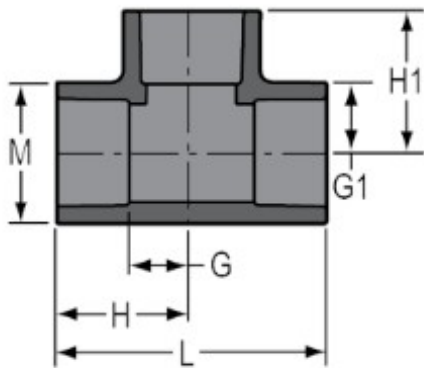

Part No: 801-007

Schedule 80 PVC & CPVC

Tee

Desc: 3/4 PVC TEE SOC SCH80

Part Code: 080

Weight(lbs): 0.15

Weight(kg): 0.068

Weight(gm): 68

Size: 3/4"

Color: GRAY

Material: PVC

Connection Socket x Socket x Socket

Type Standard

G = 11/16

G1 = 11/16

H = 1-11/16

H1 = 1-11/16

L = 3-3/8

M = 1-13/32