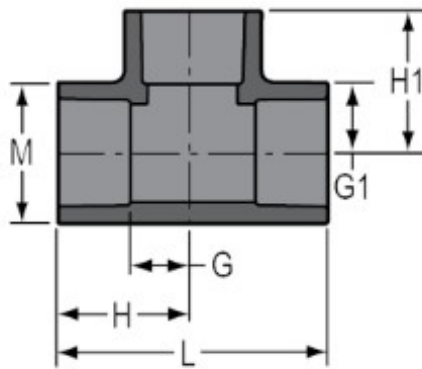

**Part No:** 801-010

**Schedule 80 PVC & CPVC**

**Tee**

**Desc:** 1 PVC TEE SOC SCH80

**Part Code:** 080

**Weight(lbs):** 0.278

**Weight(kg):** 0.126

**Weight(gm):** 126

**Size:** 1"

**Color:** GRAY

**Material:** PVC

**Connection** Socket x Socket x Socket

**Type** Standard

**G** = 7/8

**G1** = 7/8

**H** = 2

**H1** = 2

**L** = 4

**M** = 1-23/32