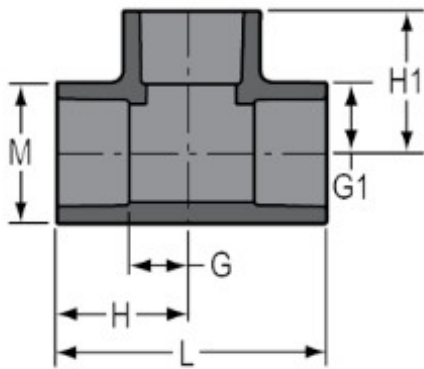

Part No: 801-012

Schedule 80 PVC & CPVC

Tee

Desc: 1-1/4 PVC TEE SOC SCH80

Part Code: 080

Weight(lbs): 0.392

Weight(kg): 0.178

Weight(gm): 178

Size: 1-1/4"

Color: GRAY

Material: PVC

Connection Socket x Socket x Socket

Type Standard

G = 1- 1/32

G1 = 1- 1/32

H = 2- 9/32

H1 = 2- 9/32

L = 4- 9/16

M = 2- 3/32