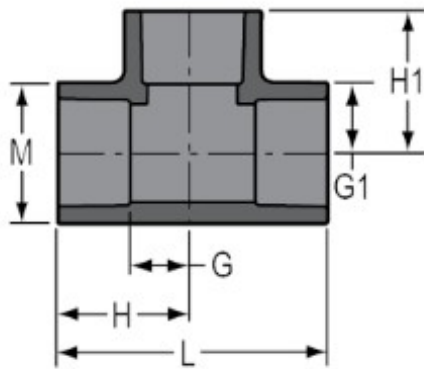

Part No: 801-015

Schedule 80 PVC & CPVC

Tee

Desc: 1-1/2 PVC TEE SOC SCH80

Part Code: 080

Weight(lbs): 0.518

Weight(kg): 0.235

Weight(gm): 235

Size: 1-1/2"

Color: GRAY

Material: PVC

Connection Socket x Socket x Socket

Type Standard

G = 1-3/16

G1 = 1-3/16

H = 2-9/16

H1 = 2-9/16

L = 5-1/8

M = 2-3/8