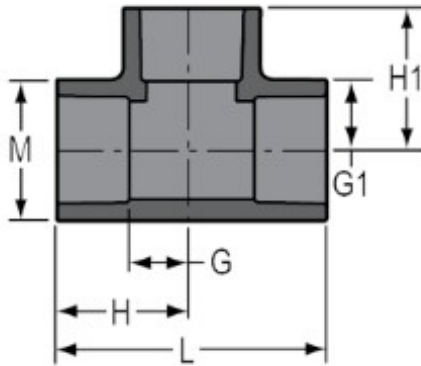

Part No: 801-020

Schedule 80 PVC & CPVC

Tee

Desc: 2 PVC TEE SOC SCH80

Part Code: 080

Weight(lbs): 0.8

Weight(kg): 0.363

Weight(gm): 363

Size: 2"

Color: GRAY

Material: PVC

Connection Socket x Socket x Socket

Type Standard

G = 1-7/16

G1 = 1-7/16

H = 2-15/16

H1 = 2-15/16

L = 5-7/8

M = 2-7/8