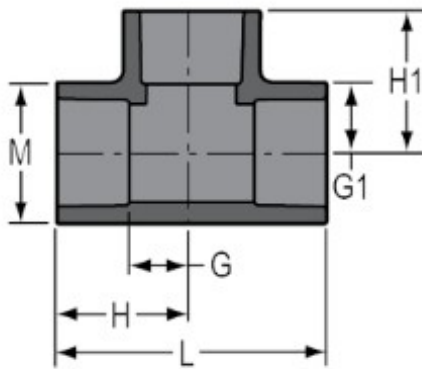

Part No: 801-025

Schedule 80 PVC & CPVC

Tee

Desc: 2-1/2 PVC TEE SOC SCH80

Part Code: 080

Weight(lbs): 1.464

Weight(kg): 0.664

Weight(gm): 664

Size: 2-1/2"

Color: GRAY

Material: PVC

Connection Socket x Socket x Socket

Type Standard

G = 1-3/4

G1 = 1-3/4

H = 3-1/2

H1 = 3-1/2

L = 7-1/32

M = 3-1/2