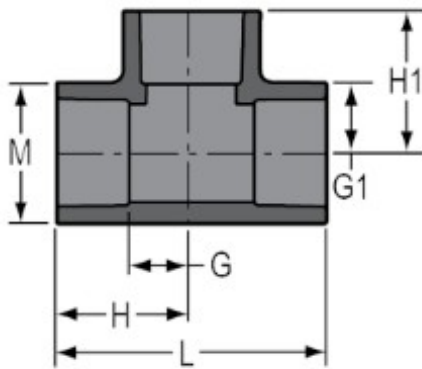

**Part No:** 801-030

**Schedule 80 PVC & CPVC**

**Tee**

**Desc:** 3 PVC TEE SOC SCH80

**Part Code:** 080

**Weight(lbs):** 2.147

**Weight(kg):** 0.974

**Weight(gm):** 974

**Size:** 3"

**Color:** GRAY

**Material:** PVC

**Connection** Socket x Socket x Socket

**Type** Standard

**G** = 2- 1/16

**G1** = 2- 1/16

**H** = 3-31/32

**H1** = 3-31/32

**L** = 7-15/16

**M** = 4- 5/32