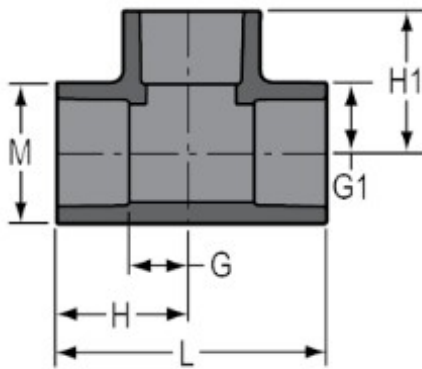

Part No: 801-040

Schedule 80 PVC & CPVC

Tee

Desc: 4 PVC TEE SOC SCH80

Part Code: 080

Weight(lbs): 3.521

Weight(kg): 1.597

Weight(gm): 1597

Size: 4"

Color: GRAY

Material: PVC

Connection Socket x Socket x Socket

Type Standard

G = 2-15/32

G1 = 2-15/32

H = 4-3/4

H1 = 4-3/4

L = 9-15/32

M = 5-1/4