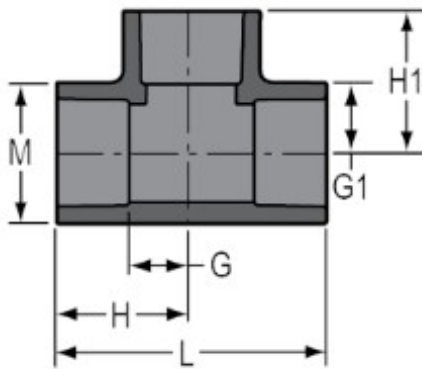

Part No: 801-060

Schedule 80 PVC & CPVC

Tee

Desc: 6 PVC TEE SOC SCH80

Part Code: 080

Weight(lbs): 9.449

Weight(kg): 4.286

Weight(gm): 4286

Size: 6"

Color: GRAY

Material: PVC

Connection Socket x Socket x Socket

Type Standard

G = 3-25/32

G1 = 3-25/32

H = 6-25/32

H1 = 6-25/32

L = 13-19/32

M = 7-9/16