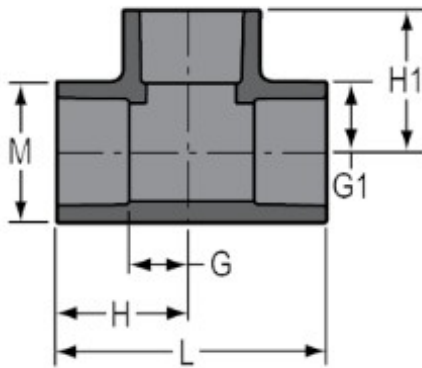

Part No: 801-080

Schedule 80 PVC & CPVC

Tee

Desc: 8 PVC TEE SOC SCH80

Part Code: 080

Weight(lbs): 21.253

Weight(kg): 9.64

Weight(gm): 9640

Size: 8"

Color: GRAY

Material: PVC

Connection Socket x Socket x Socket

Type Standard

G = 4-7/8

G1 = 4-7/8

H = 8-7/8

H1 = 8-7/8

L = 17-23/32

M = 9-23/32