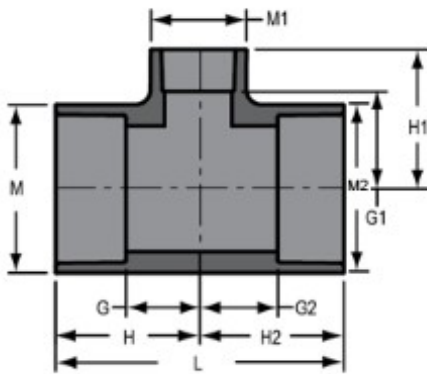

**Part No:** 801-101

**Schedule 80 PVC & CPVC**

**Tee**

**Desc:** 3/4"X1/2" PVC RED TEE SOC SCH80

**Part Code:** 080

**Weight(lbs):** 0.141

**Weight(kg):** 0.064

**Weight(gm):** 64

**Size:** 3/4"X3/4"X1/2"

**Color:** GRAY

**Material:** PVC

**Connection** Socket x Socket x Socket

**Type** Reduction

**L** = 3-3/16

**M** = 1-13/32

**M1** = 1-3/16

**M2** = 1-13/32

**G** = 19/32

**G1** = 11/16

**G2** = 19/32

**H** = 1-19/32

**H1** = 1-9/16

**H2** = 1-19/32