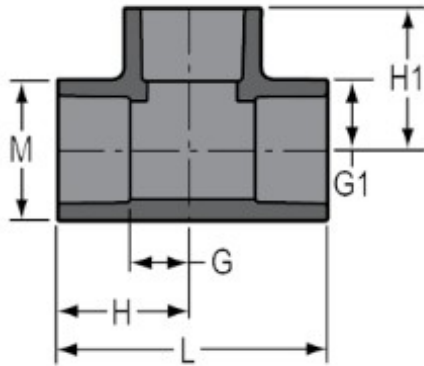

Part No: 801-120

Schedule 80 PVC & CPVC

Tee

Desc: 12 PVC TEE SOC SCH80

Part Code: 081

Weight(lbs): 54.498

Weight(kg): 24.72

Weight(gm): 24720

Size: 12"

Color: GRAY

Material: PVC

Connection Socket x Socket x Socket

Type Standard

G = 6-31/32

G1 = 6-31/32

H = 12-31/32

H1 = 12-31/32

L = 25-11/16

M = 14- 1/4