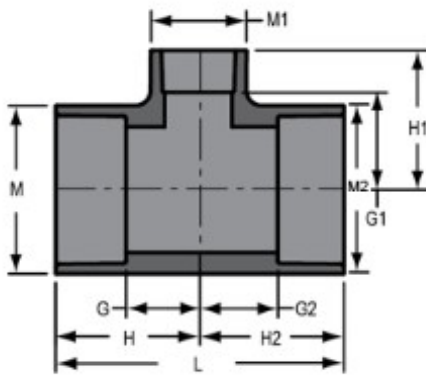

Part No: 801-130

Schedule 80 PVC & CPVC

Tee

Desc: 1X1/2 PVC RED TEE SOC SCH80

Part Code: 080

Weight(lbs): 0.198

Weight(kg): 0.09

Weight(gm): 90

Size: 1"X1"X1/2"

Color: GRAY

Material: PVC

Connection Socket x Socket x Socket

Type Reduction

G = 19/32

G1 = 7/8

G2 = 19/32

H = 1-23/32

H1 = 1-3/4

H2 = 1-23/32

L = 3-7/16

M = 1-3/4

M1 = 1-3/16

M2 = 1-3/4