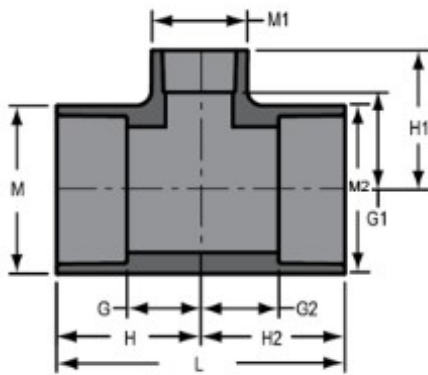

**Part No:** 801-131

**Schedule 80 PVC & CPVC**

**Tee**

**Desc:** 1X3/4 PVC RED TEE SOC SCH80

**Part Code:** 080

**Weight(lbs):** 0.227

**Weight(kg):** 0.103

**Weight(gm):** 103

**Size:** 1"X1"X3/4"

**Color:** GRAY

**Material:** PVC

**Connection** Socket x Socket x Socket

**Type** Reduction

**G** = 11/16

**G1** = 27/32

**G2** = 11/16

**H** = 1-27/32

**H1** = 1-27/32

**H2** = 1-27/32

**L** = 3-11/16

**M** = 1-3/4

**M1** = 1-13/32

**M2** = 1-3/4