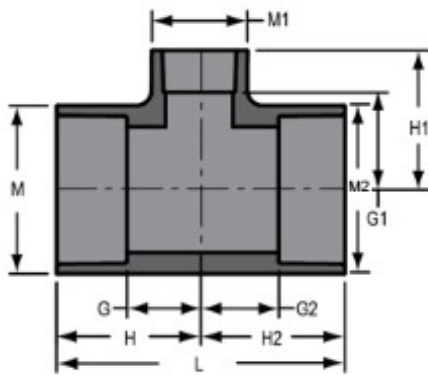

Part No: 801-166

Schedule 80 PVC & CPVC

Tee

Desc: 1-1/4X1/2 PVC RED TEE SOC SCH80

Part Code: 080

Weight(lbs): 0.271

Weight(kg): 0.123

Weight(gm): 123

Size: 1-1/4"X1-1/4"X1/2"

Color: GRAY

Material: PVC

Connection Socket x Socket x Socket

Type Reduction

L = 3-7/8

M = 2-3/32

M1 = 1-13/32

M2 = 2-3/32

G = 5/8

G1 = 1-5/16

G2 = 5/8

H = 1-15/16

H1 = 2-7/32

H2 = 1-15/16