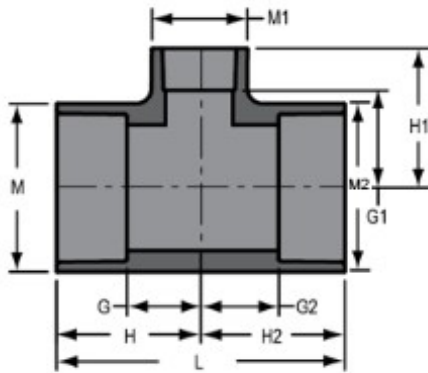

**Part No:** 801-167

**Schedule 80 PVC & CPVC**

**Tee**

**Desc:** 1-1/4X3/4 PVC RED TEE SOC SCH80

**Part Code:** 080

**Weight(lbs):** 0.278

**Weight(kg):** 0.126

**Weight(gm):** 126

**Size:** 1-1/4"X1-1/4"X3/4"

**Color:** GRAY

**Material:** PVC

**Connection** Socket x Socket x Socket

**Type** Reduction

**G** = 5/8

**G1** = 31/32

**G2** = 5/8

**H** = 1-15/16

**H1** = 1-31/32

**H2** = 1-15/16

**L** = 3-7/8

**M** = 2-3/32

**M1** = 1-13/32

**M2** = 2-3/32