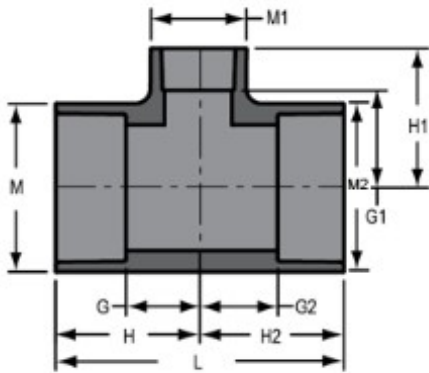

Part No: 801-168

Schedule 80 PVC & CPVC

Tee

Desc: 1-1/4X1 PVC RED TEE SOC SCH80

Part Code: 080

Weight(lbs): 0.342

Weight(kg): 0.155

Weight(gm): 155

Size: 1-1/4"X1-1/4"X1"

Color: GRAY

Material: PVC

Connection Socket x Socket x Socket

Type Reduction

G = 27/32

G1 = 1- 1/32

M2 = 2-3/32

M1 = 1- 3/4

G2 = 27/32

H = 2- 3/32

H1 = 2- 5/32

H2 = 2- 3/32

L = 4- 7/32

M = 2- 3/32