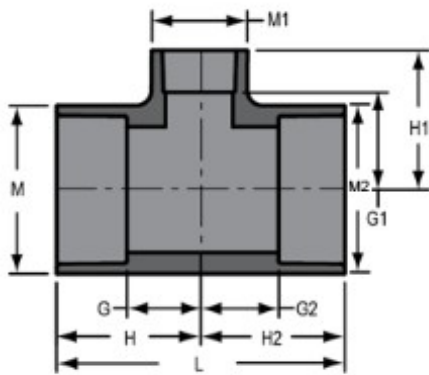

**Part No:** 801-210

**Schedule 80 PVC & CPVC**

**Tee**

**Desc:** 1-1/2X3/4 PVC RED TEE SOC SCH80

**Part Code:** 080

**Weight(lbs):** 0.368

**Weight(kg):** 0.167

**Weight(gm):** 167

**Size:** 1-1/2"X1-1/2"X3/4"

**Color:** GRAY

**Material:** PVC

**Connection** Socket x Socket x Socket

**Type** Reduction

**G** = 11/16

**G1** = 1- 1/32

**M2** = 2-11/32

**M1** = 1-13/32

**G2** = 11/16

**H** = 2- 1/16

**H1** = 2- 1/32

**H2** = 2-3/32

**L** = 4-3/16

**M** = 2-11/32