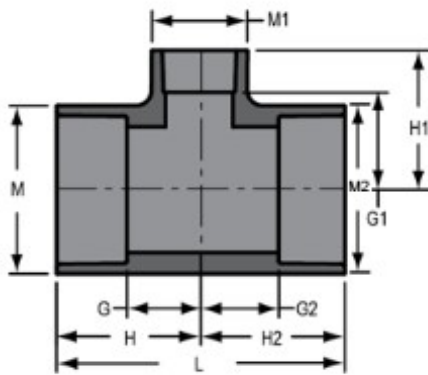

Part No: 801-211

Schedule 80 PVC & CPVC

Tee

Desc: 1-1/2X1 PVC RED TEE SOC SCH80

Part Code: 080

Weight(lbs): 0.417

Weight(kg): 0.189

Weight(gm): 189

Size: 1-1/2"X1-1/2"X1"

Color: GRAY

Material: PVC

Connection Socket x Socket x Socket

Type Reduction

G = 27/32

G1 = 1- 5/32

G2 = 27/32

H = 2-1/4

H1 = 2- 5/16

H2 = 2-1/4

L = 4-1/2

M = 2-11/32

M1 = 1- 3/4

M2 = 2-11/32