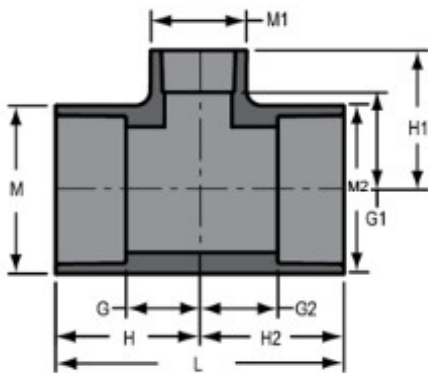

**Part No:** 801-247

**Schedule 80 PVC & CPVC**

**Tee**

**Desc:** 2X1/2 PVC RED TEE SOC SCH80

**Part Code:** 080

**Weight(lbs):** 0.434

**Weight(kg):** 0.197

**Weight(gm):** 197

**Size:** 2"X2"X1/2"

**Color:** GRAY

**Material:** PVC

**Connection** Socket x Socket x Socket

**Type** Reduction

**G** = 9/16

**G1** = 1-13/32

**G2** = 9/16

**H** = 2-3/32

**H1** = 2-9/32

**H2** = 2-3/32

**L** = 4-3/16

**M** = 2-27/32

**M1** = 1-5/32

**M2** = 2-27/32