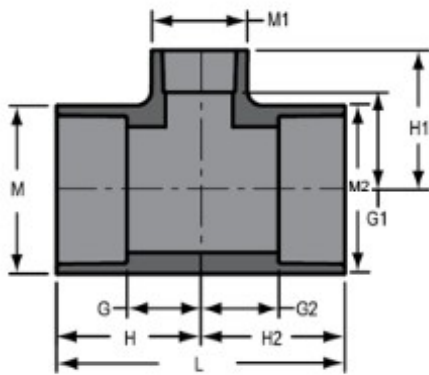

Part No: 801-248

Schedule 80 PVC & CPVC

Tee

Desc: 2X3/4 PVC RED TEE SOC SCH80

Part Code: 080

Weight(lbs): 0.518

Weight(kg): 0.235

Weight(gm): 235

Size: 2"X2"X3/4"

Color: GRAY

Material: PVC

Connection Socket x Socket x Socket

Type Reduction

G = 11/16

G1 = 1-13/32

G2 = 11/16

H = 2-3/16

H1 = 2-13/32

H2 = 2-3/16

L = 4-3/8

M = 2-27/32

M1 = 1-3/8

M2 = 2-27/32