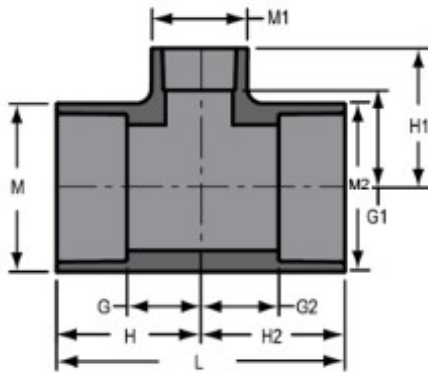

Part No: 801-250

Schedule 80 PVC & CPVC

Tee

Desc: 2X1-1/4 PVC RED TEE SOC SCH80

Part Code: 080

Weight(lbs): 0.613

Weight(kg): 0.278

Weight(gm): 278

Size: 2"X2"X1-1/4"

Color: GRAY

Material: PVC

Connection Socket x Socket x Socket

Type Reduction

L = 5-3/32

M = 2-7/8

M1 = 2-3/32

M2 = 2-7/8

H1 = 2-19/32

G = 1-1/32

G1 = 1-11/32

G2 = 1-1/32

H = 2-9/16

H2 = 2-9/16